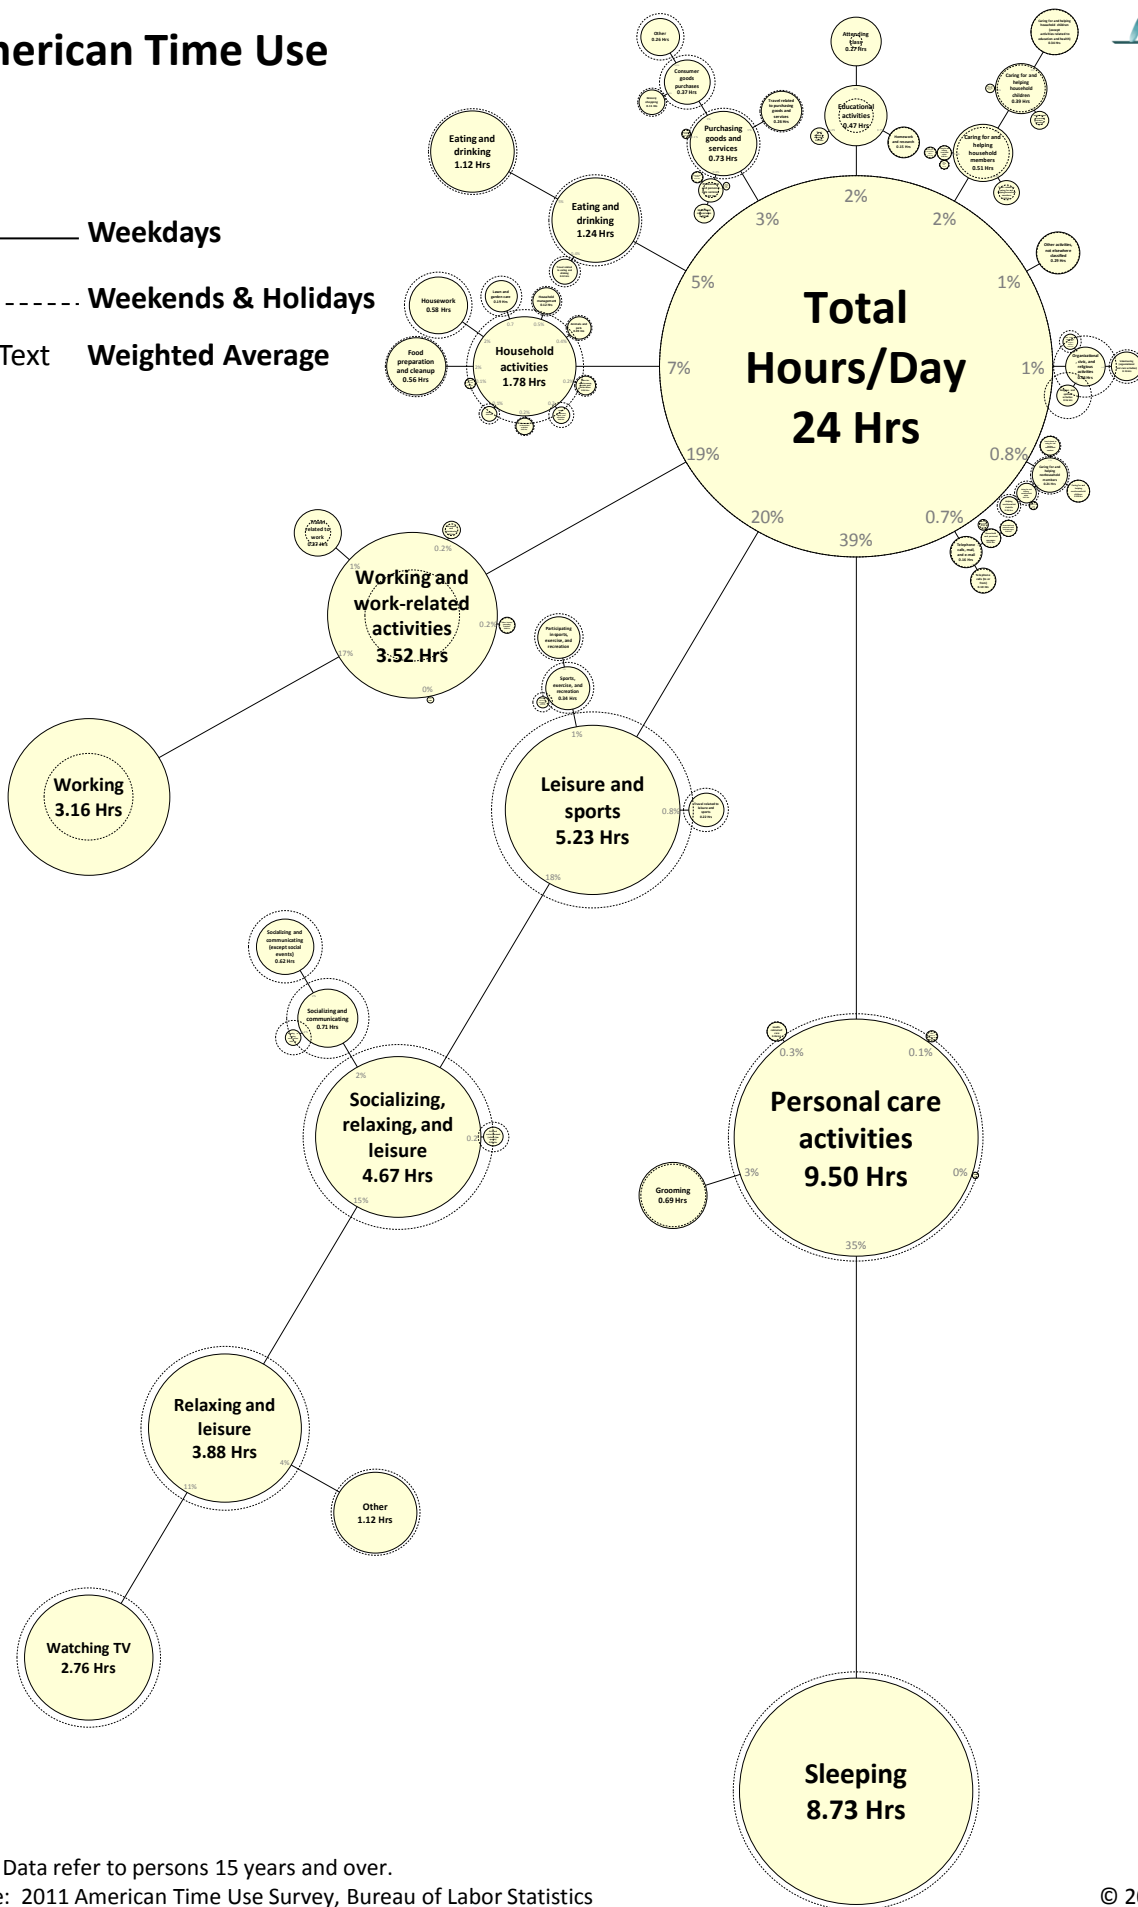

American Time Use

———— Weekdays
 - - - - - Weekends & Holidays
 Text Weighted Average

Note: Data refer to persons 15 years and over.
 Source: 2011 American Time Use Survey, Bureau of Labor Statistics